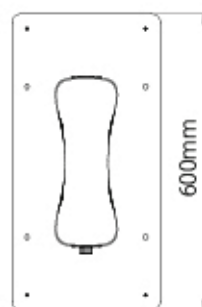

1.8 kg / 4 lbs, 3.8 kg / 8.4 lbs

Certifications

CE, ETL

PPF

280 μ mol/s, 672 μ mol/s

Voltages

100-240Vac, 100-277Vac,

Spectrum

Product Dimension

100W

240W

Plug Specifications

US Plug

Plug type

NEMA 5-15P and NEMA 6-15P
120V / 60HZ and 240V / 60HZ
UL certified

EU Plug