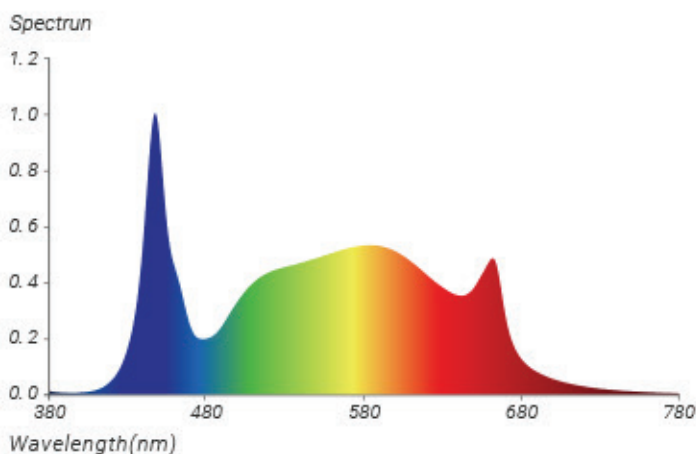

1.8 kg / 4 lbs, 3.8 kg / 8.4 lbs

Certifications

CE, ETL

PPF

280 μ mol/s, 672 μ mol/s

Voltages

100-240Vac, 100-277Vac,

Spectrum