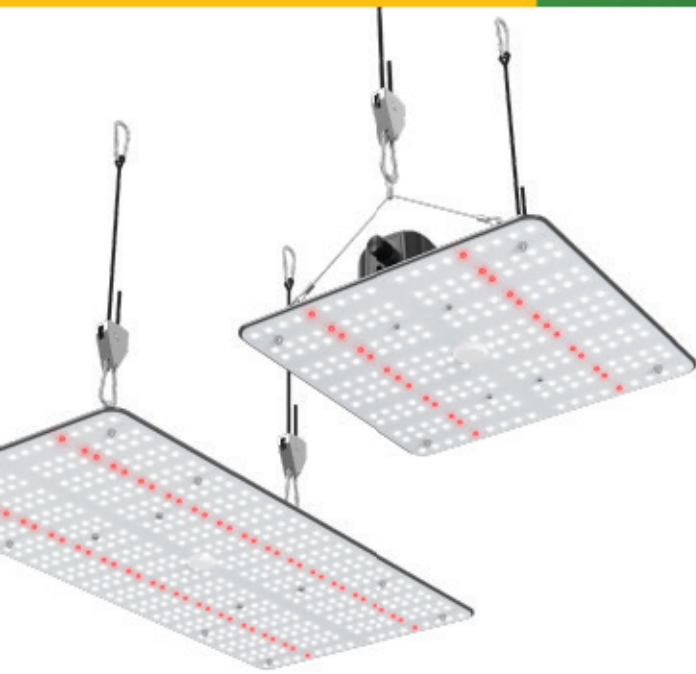

LEAF5

MON | Great for Household Plants

High performance indoor horticulture led grow light using quantum board technology, its slim and small footprint design will shine bright for all personal household plants. With simple, secure design and high safety performance Powerland integration driver.

MON | Household Plants

100W/240W Dimmable LED Grow Light

- Convenient and easy setup
- Reliable passive-cooled design
- High intensity and even coverage in a grow tent or room
- Samsung and Osram top quality LED chips optional
- Industrial grade IP65 waterproof protection
- Dimmable: 0-10V Dimming

Plug type

CEE 7 / 7
230V / 50HZ

Accessories

Hanging Rope

AC Power Cord

EU plug transverter

Installation

1