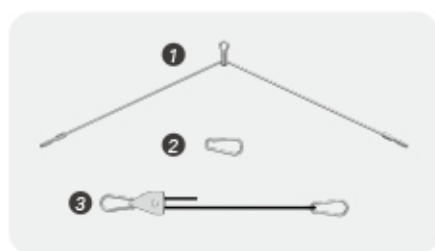

Plug type

CEE 7 / 7
230V / 50HZ

Accessories

Hanging Rope

AC Power Cord

EU plug transverter

Installation

1