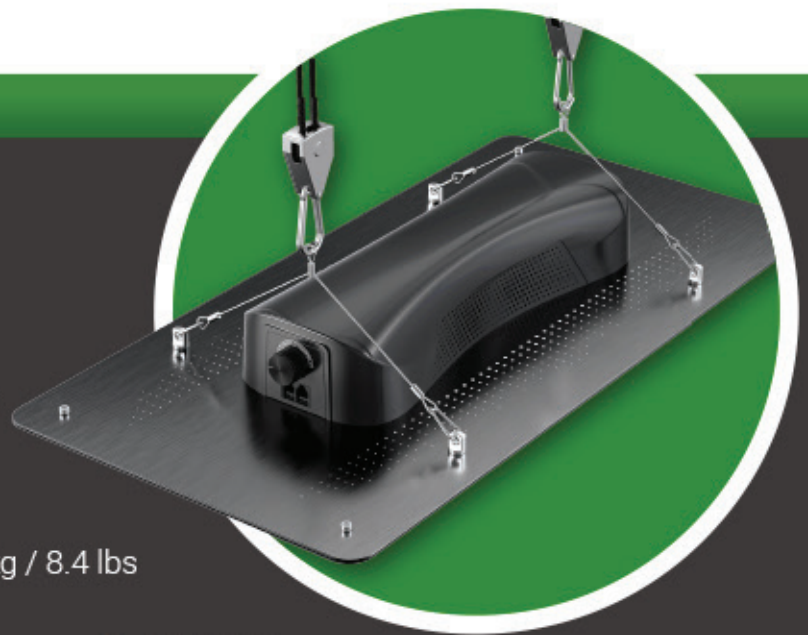

Voltages

100-240Vac, 100-277Vac,