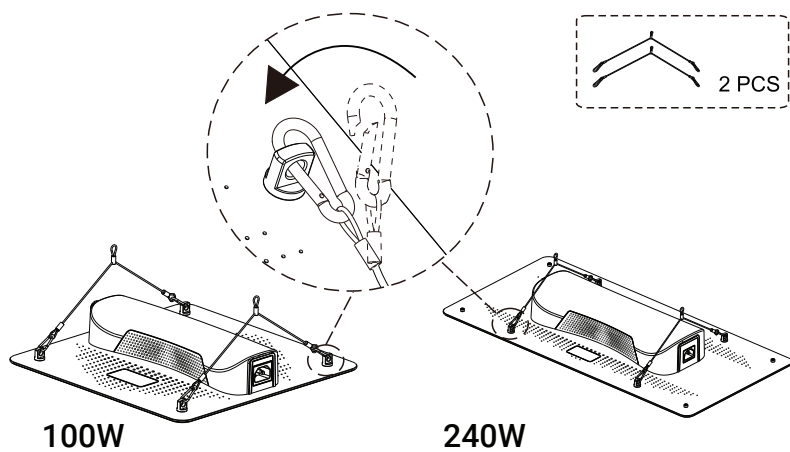

Plug type

CEE 7 / 7
230V / 50HZ

Accessories

Hanging Rope

AC Power Cord

EU plug transverter

Installation

1