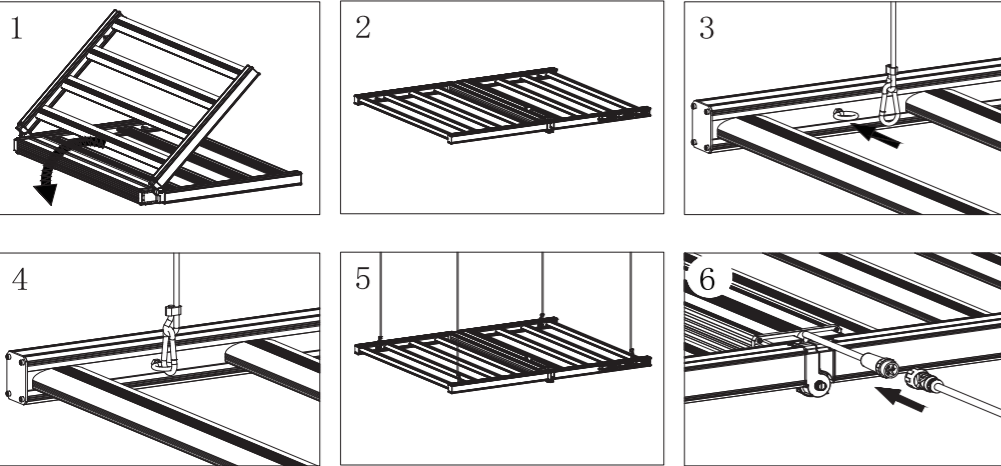

LEAF5

INSTALLATION

WARNING

Risk of electrical shock. To reduce the possibility of serious injury, always take the proper precautions and unplug the fixture before moving or cleaning.

CAUTION

- To prevent eye damage, avoid looking directly at the unshielded LEDs.
- LED and heat sink surfaces may be hot. Allow sufficient cooling time before handling.
- To reduce the risk of over heating or fire, never place operating fixtures face down on a flush surface. Always allow for adequate ventilation of fixtures and power supplies.