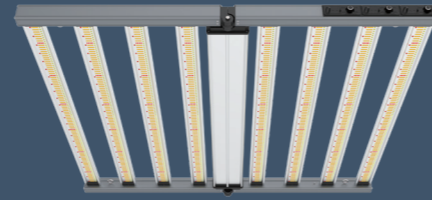

LIGHT HARMONY

HydraOS Software is Real world light simulation platform, where grower can share & modify photosynthesis settings at ease with user friendly web interface and credible light reports.

NOTE

Ensure the LED surface does not come in contact with sharp objects or force that may damage the diodes.