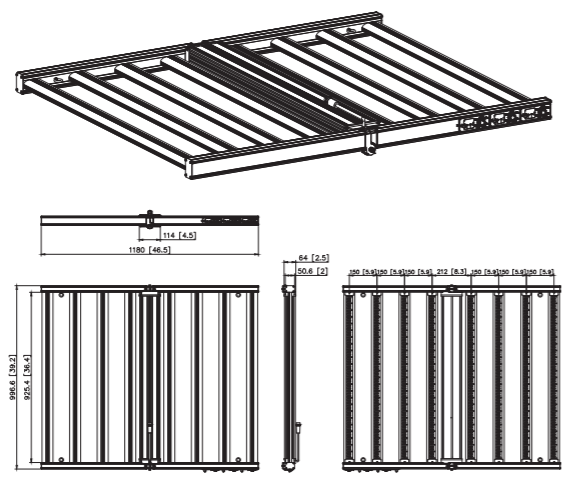

DIMENSION

Nearly 4ft size fixture, help to get a large coverage on low 4*4ft. 4*8ft shelf increase yield and low cost.

| AC Current | | | | |
|------------|-------|-------|-------|-------|
| 120V | 220V | 277V | 347V | 480V |
| 8.17A | 4.45A | 3.54A | 2.83A | 2.04A |