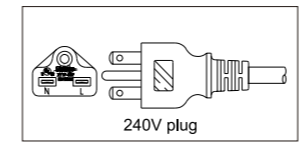

For 240V input