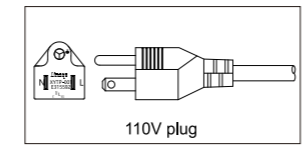

AC Current				
120V	220V	277V	347V	480V
8.17A	4.45A	3.54A	2.83A	2.04A

MATERIAL		
1. Light bar with Driver	[1SET]	
2. Ropes for hang the light	[4PCS]	
3. RJ14 cable	[3PCS]	
4.AC cable (3pins)	[1PCS]	

For 110V input