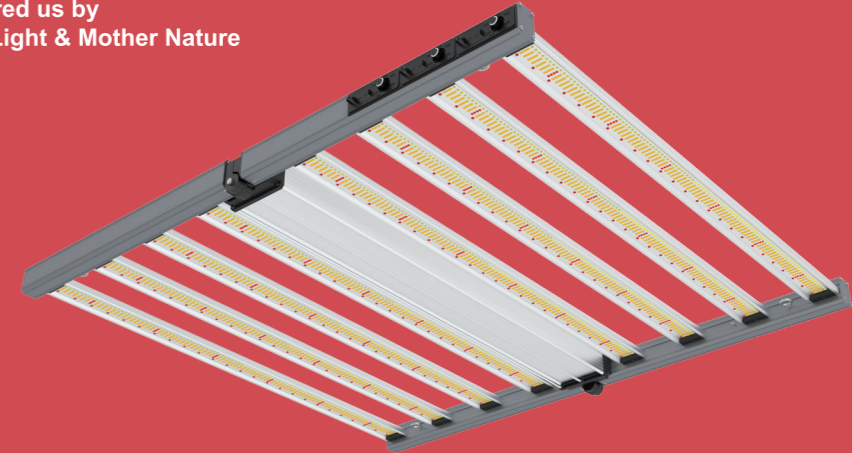

LEAF5

PHOTOSYNTHESIS EXPERT

Believed in
"Harmony of Light"

Inspired us by
Sun Light & Mother Nature